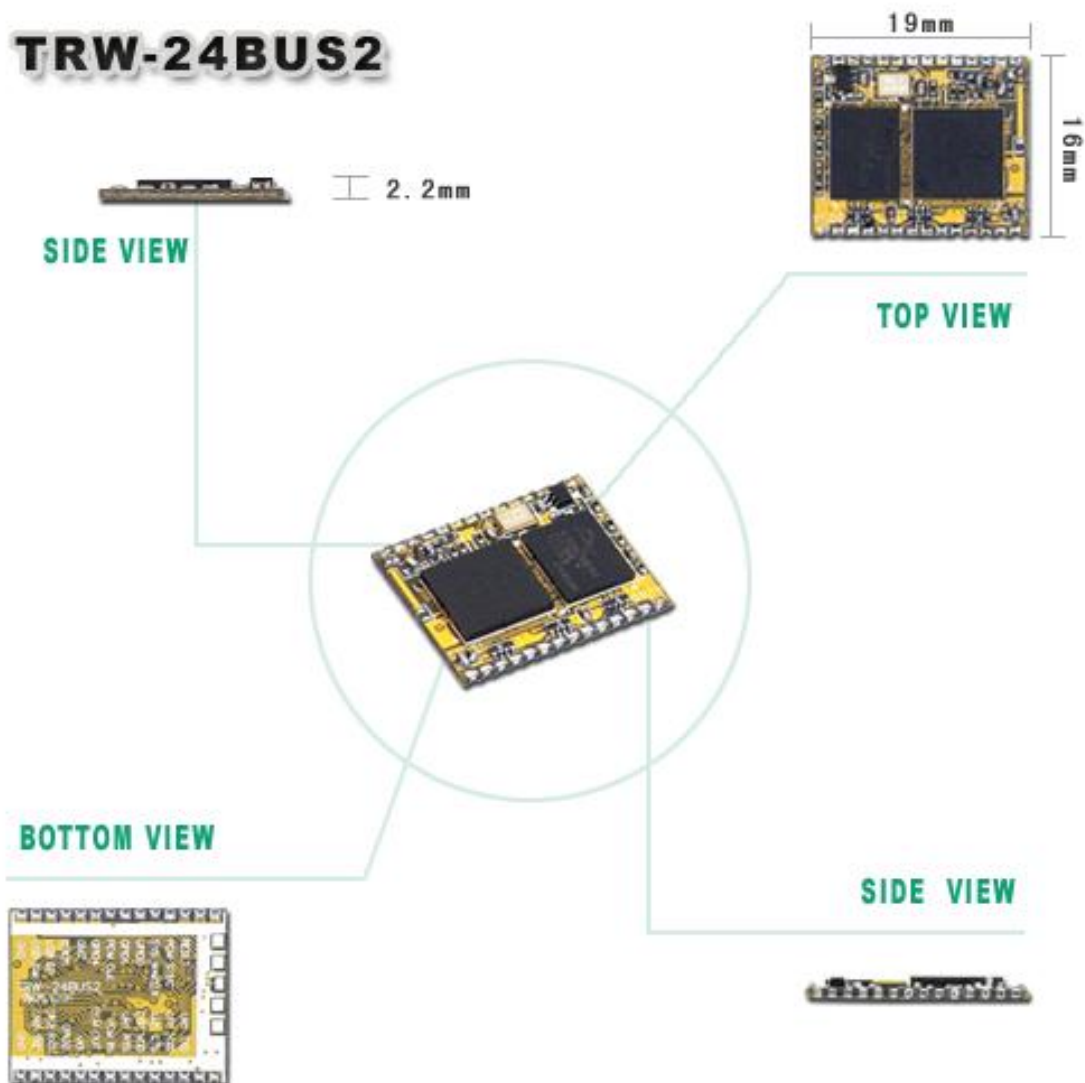

### Version History

Version	Date	Changes
V1.01	Sep.09,2009	1 <sup>st.</sup> Edition

TRW-24BUS2 Bluetooth Module is for RS232 data sending. Traditional RS232 connect to PC device and change to this module, you can upgrade product to the wireless Bluetooth-enable , such as scanner, PDA, GPS navigation receiver, automatic control equipment, etc.

### Application

- Scanner
- PDA
- GPS navigation receiver
- Automatic control equipment

## Pin Assignment & Size