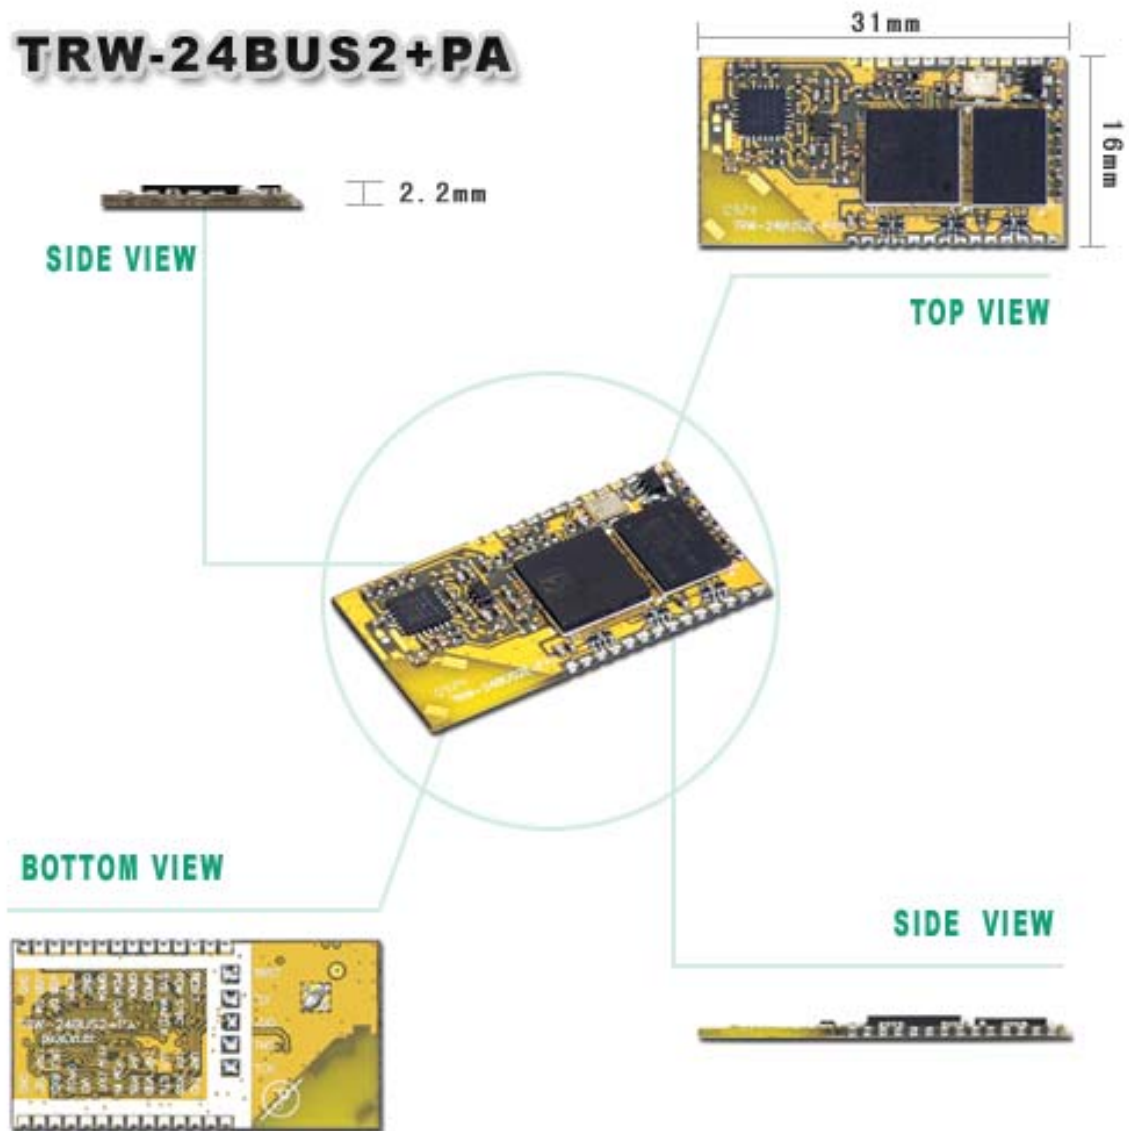

## 2.4GHz Wireless Bluetooth Transceiver Module

---

## Pin Assignment & Size