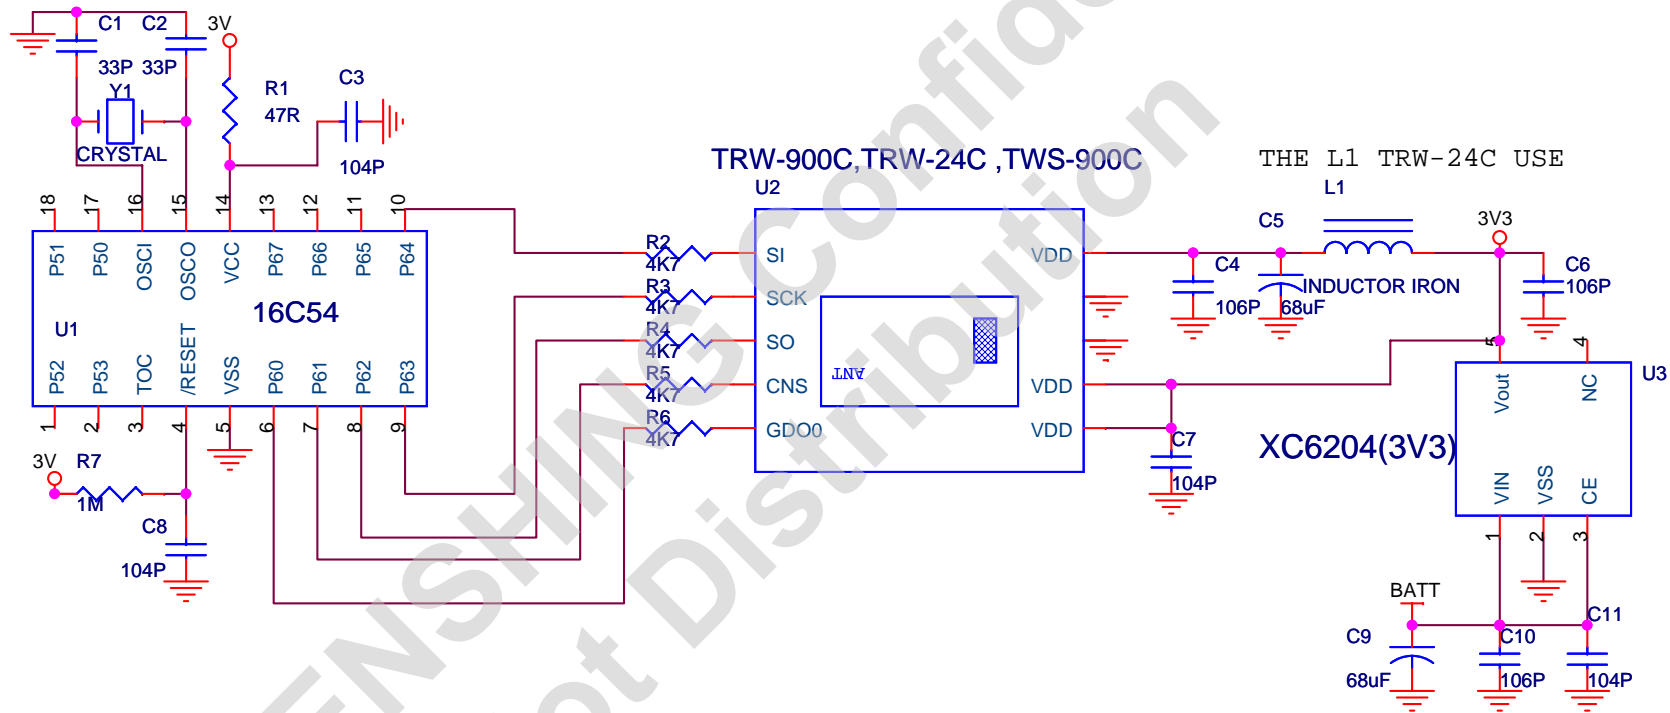

TRW-900C TWS-900C TRW-24C DEMO SCH

Title		
WENSHING		
Size	Document Number	Rev
A	TRW-24C DEMO TEST 線路	<RevCode>
Date:	Friday, November 03, 2006	Sheet 1 of 1