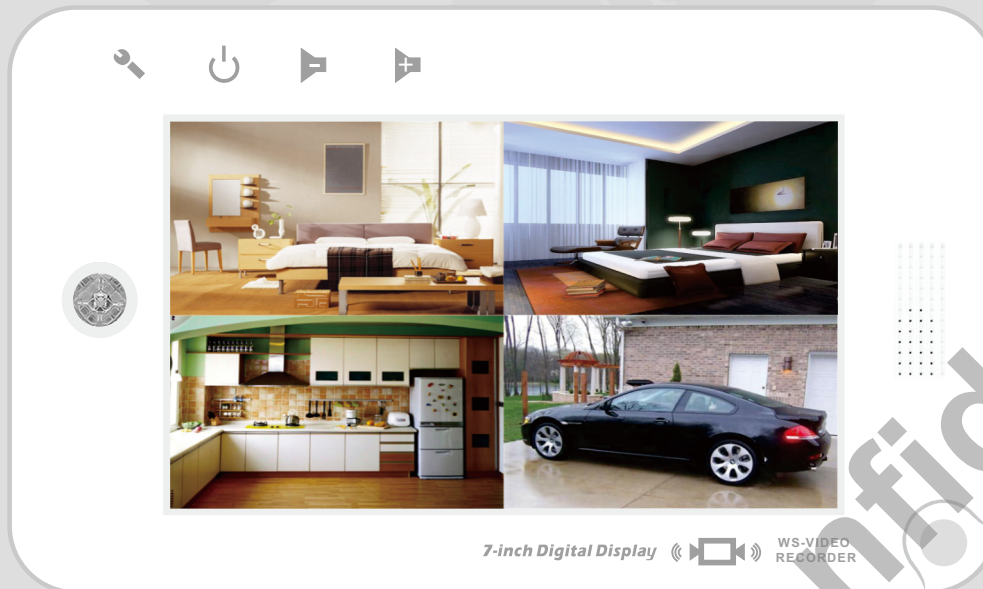

# Digital Wireless Security System

Model :WS-VIDEO RECORDER

Model :WS-CAMERA2

Model :WS-VIDEO RECORDER3

- › RF Frequency: 2.4GHz Hopping
- › Output power: 20dBm
- › Receiver sensitivity: -80dBm
- › Range: 500M (Straight-line distance)
- › Screen size: 7 inch/3 inch
- › Resolution: 800x480
- › Video quality: VGA resolution/ASF format
- › Image compression: MPEG4
- › Storage media: Micro SD (Support up to 32G)
- › Video system: NTSC/PAL
- › Camera lens: 1/4" inch CMOS sensor
- › Rotation angle: 100 degree
- › Illumination: Built-in IR LED (automatically turn on/off)