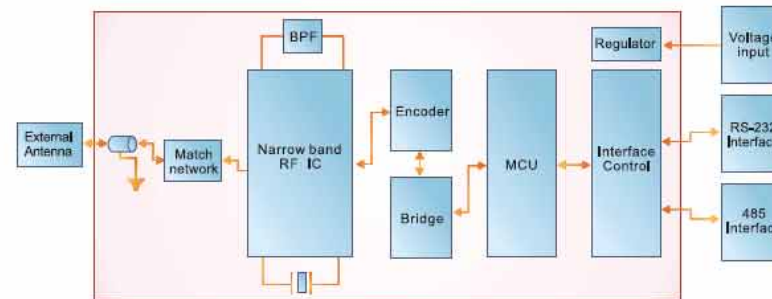

Item	Active Reader	Wristband Active Tag	Card Hold Active Tag	Asset Active Tag	RFID KEY
EMI	10V/m 0.1~1000MHz AM electromagnetic wave	10V/m 0.1~1001MHz AM electromagnetic wave			
Mounting	Super RFID mounting kit				
Battery Life	1~3 years depending on use (tag has low battery detection)				
Use Memory	512 bit				
Free Drop	1M concrete floor, twice per sid				
Dimensions		47 mm x 32 mm x 11 mm	89 mm x 57 mm x 70 mm	43 mm x 30 mm x 11 mm	33 mm x 65 mm x 11 mm
Tag Sensor	IR Detect	Alarms if tag removed from person - Asset			
	Temperature	Alarms if exceeds predefined limits			
	Micro Switch				On/Off Sensor
	Buzzer	Beep when called - Low Battery			
	Shock				
Response time(100ms)		IR - Micro Switch - State Switch detect response time			Detect response time