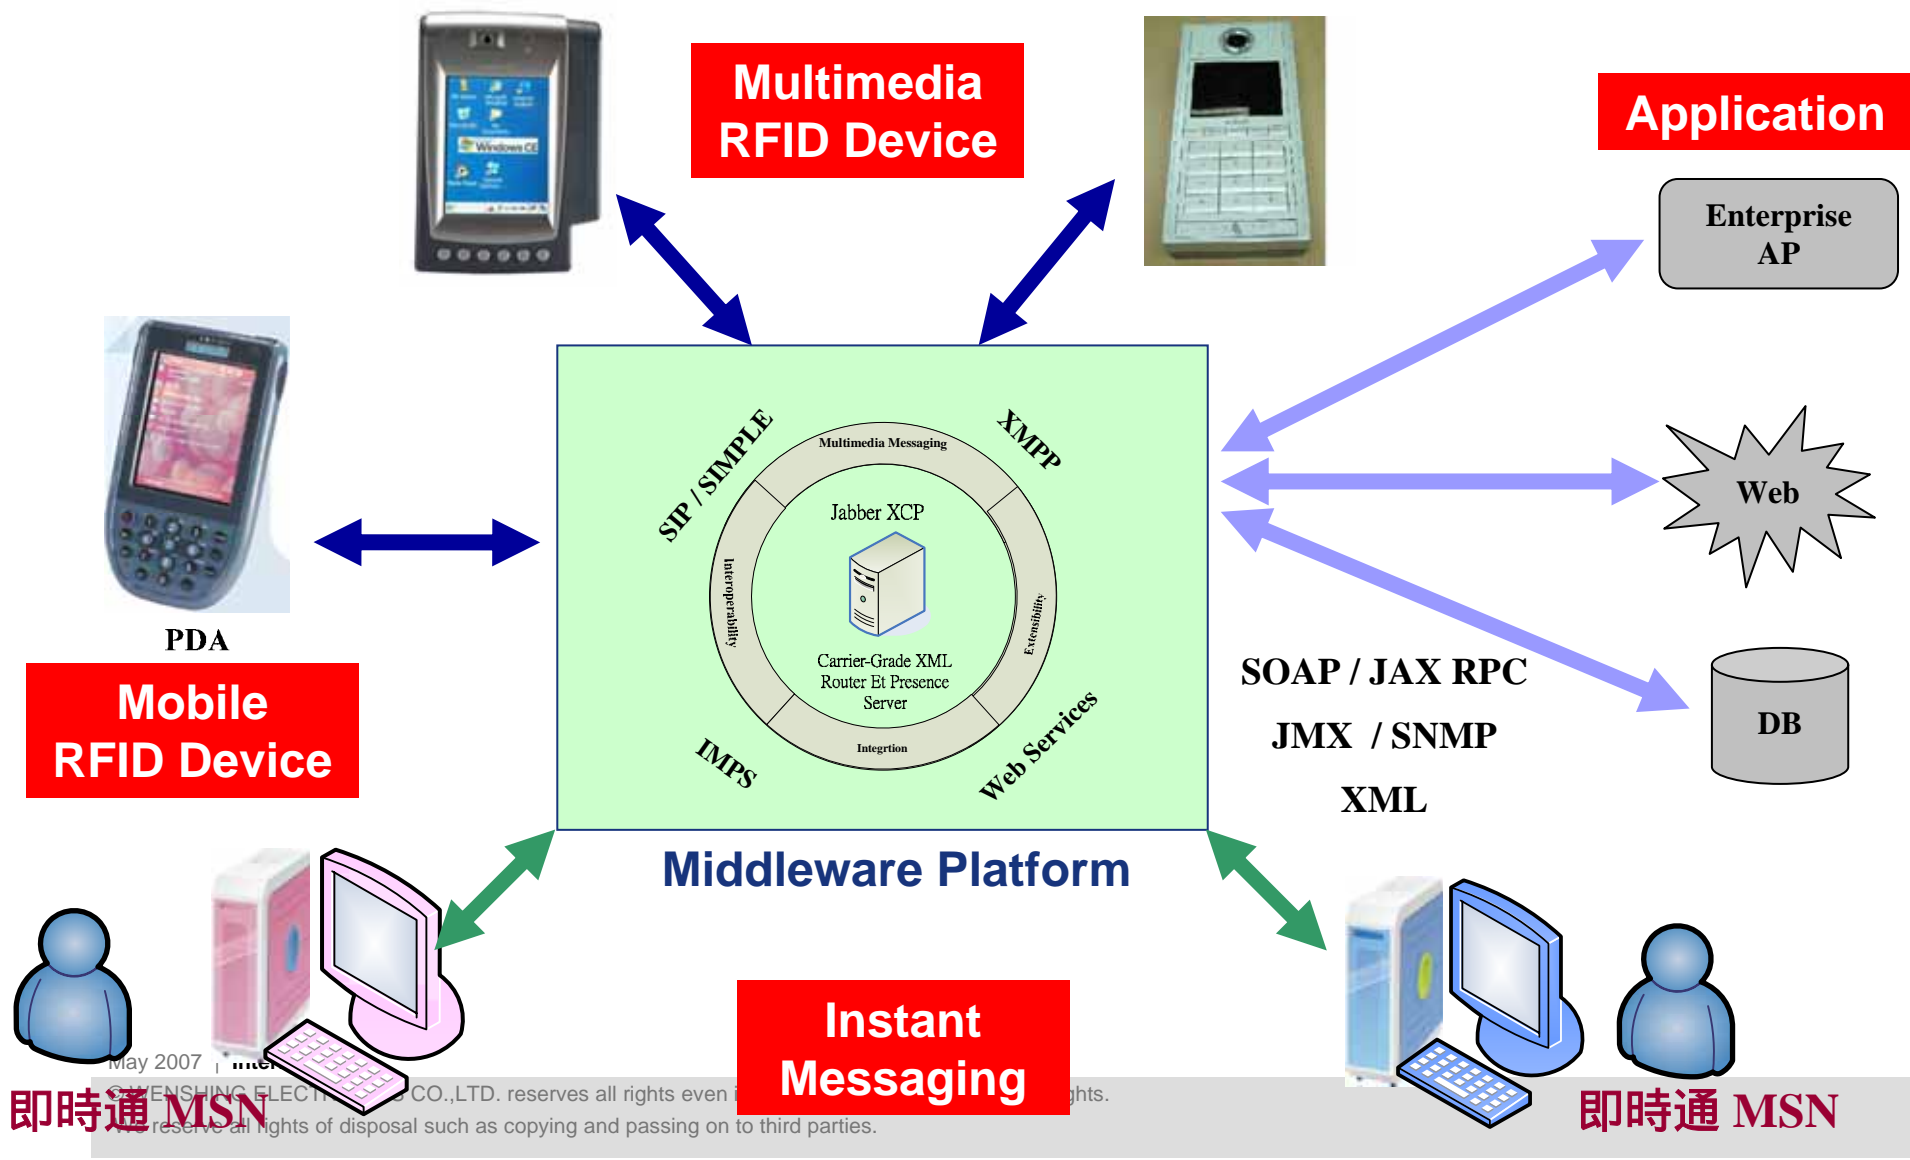

We reserve all rights of disposal such as copying and passing on to third parties.

RFID Data Converter Solution

WENSHING

RFID多媒體整合應用

WENSHING

相關應用介紹

May 2007 | **Internal**

© WENSHING ELECTRONICS CO.,LTD. reserves all rights even in the event of industrial property rights.

We reserve all rights of disposal such as copying and passing on to third parties.

WENSHING

醫院院區裝置示意圖(一)

- ❖ 將Reader裝置於醫院院區，可管理醫院院區情形：
 - 手腕型Tag可偵測病患狀況，隨時回報給醫護人員相關狀態。
 - 資產型Tag追蹤設備器材位置，有效管理醫院的資產。
 - 識別卡型Tag可提供管理功能，紀錄人員進出醫院的情形。