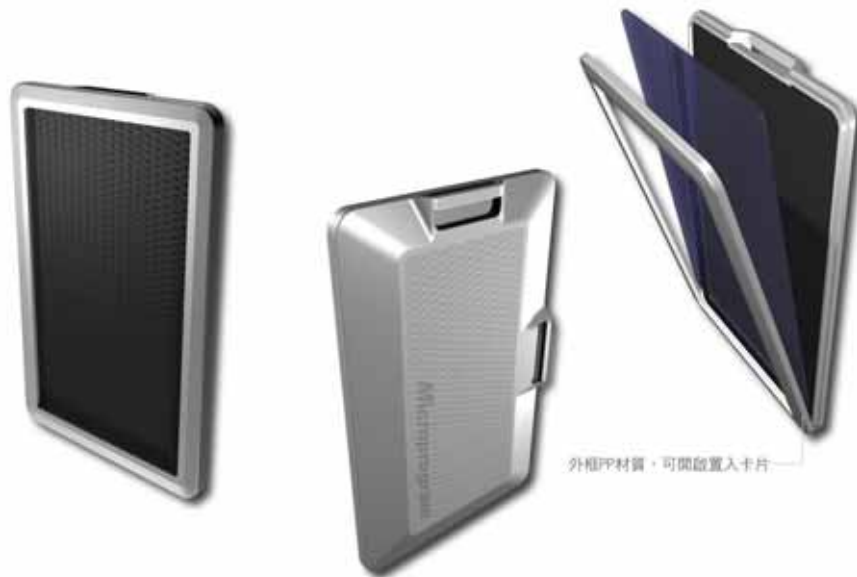

We reserve all rights of disposal such as copying and passing on to third parties.

WENSHING

RFID識別卡型Tag

❖ RFID識別卡型Tag

- 內建震動開關
 - 用以偵測人員有無動作
- 具備省電功能

實體照片

May 2007 | Internal

© WENSHING ELECTRONICS CO.,LTD. reserves all rights even in the event of industrial property rights.