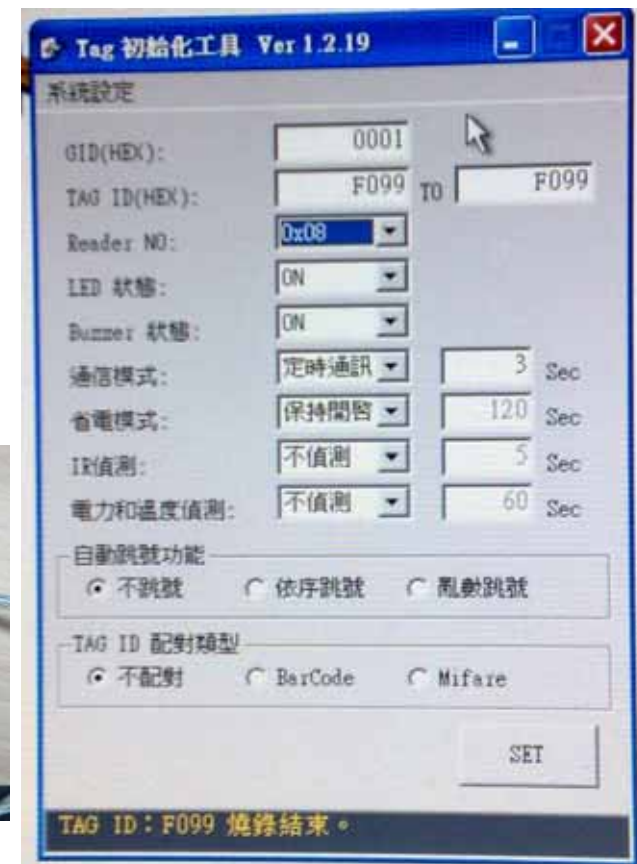

May 2007 | Internal

© WENSHING ELECTRONICS CO.,LTD. reserves all rights even in the event of industrial property rights.

We reserve all rights of disposal such as copying and passing on to third parties.